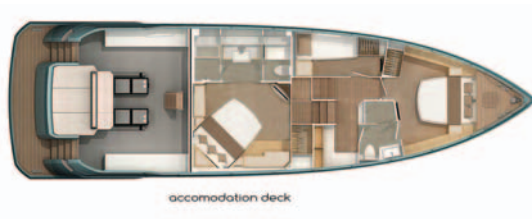

Shipyard Honors

NISI V1700

An Exhilarating Weekend at 40 knots

observation deck

main deck

accommodation deck

General Specifications

LOA	59'8" (18.2m)
LWL	52'5" (16.0m)
Beam	16'4" (4.98m)
Draft	2'3" (0.70m)
Displacement	50,500lb (22.9ton) dry
Fuel	850 gallons (3217L)
Fresh Water	350 gallons (1325L)
Black Water	150 gallons (568L)
Accommodations	3 Guest Cabins
Design & Engineering	NISI Yachts
Naval Architecture & Design	Setzer Yacht